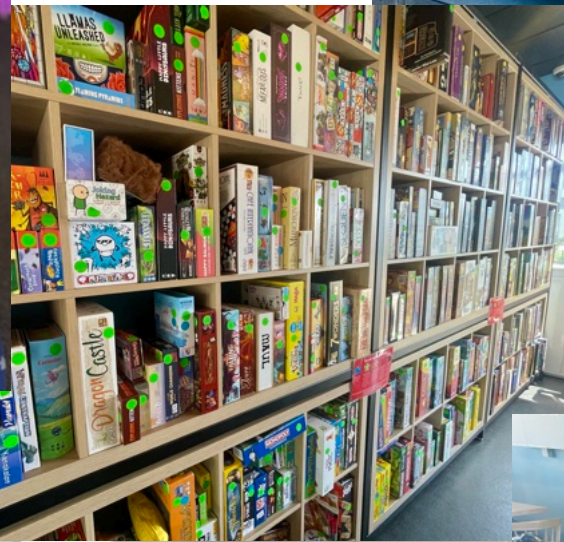

Our Activities

Meepleopolis
319 Stanmore Road, Christchurch
Ph: 03 662 9233
Email: info@meepleopolis.com
www.meepleopolis.com